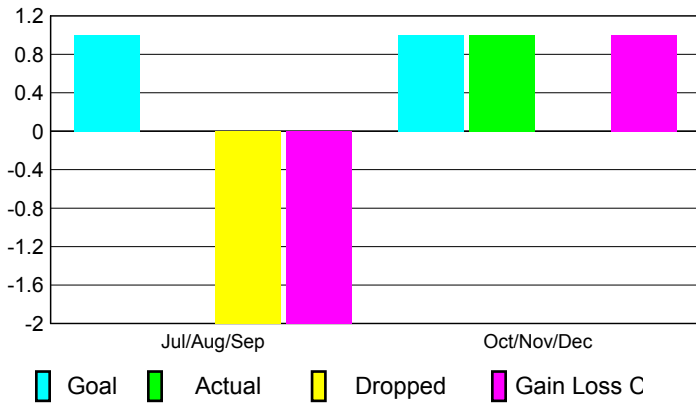

2010-2011 GMT Reports for District (or Undistricted) **District 300C1**

GMT: **PEI-JEN CHEN**

Location: **M.D. 300 Taiwan**

GMT CA: **5**

CLUBS

Club Results
2010-2011

Clubs
2009-2010

Month	New Club Goal	Actual New Clubs	Actual Dropped Clubs	Gain/Loss of Clubs	Gain/Loss of Clubs
Jul/Aug/Sep	1	0	-2	-2	0
Oct/Nov/Dec	1	1	0	1	0
Totals	2	1	-2	-1	0

Club Results 2010-2011

Goal, New, Dropped, Gain/Loss

Comparison of Club Gain/Loss

Current Year Compared to the Previous Year

YTD Status Quo Clubs 2010-2011

Status Quo Clubs Compared to Status Quo Members

MEMBERSHIP