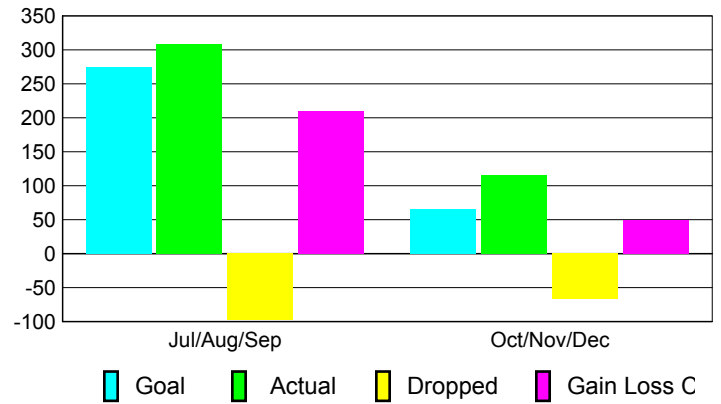

Membership Results 2010-2011

Goal, New, Dropped, Gain/Loss