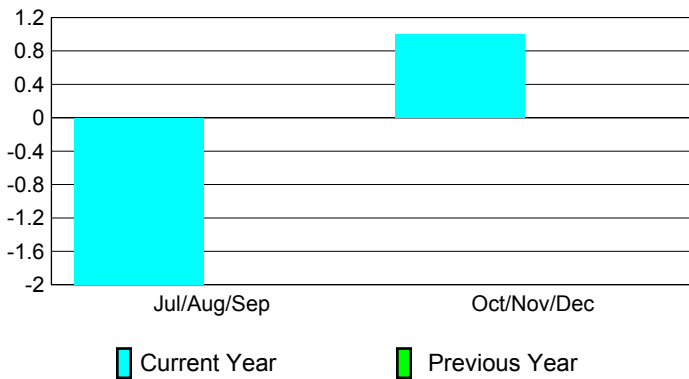

2010-2011 GMT Reports for District (or Undistricted) **District 300C1**

GMT: **PEI-JEN CHEN**

Location: **M.D. 300 Taiwan**

GMT CA: **5**

CLUBS

Club Results
2010-2011

Clubs
2009-2010

Month	New Club Goal	Actual New Clubs	Actual Dropped Clubs	Gain/Loss of Clubs	Gain/Loss of Clubs
Jul/Aug/Sep	1	0	-2	-2	0
Oct/Nov/Dec	1	1	0	1	0
Totals	2	1	-2	-1	0

Club Results 2010-2011

Goal, New, Dropped, Gain/Loss

Comparison of Club Gain/Loss

Current Year Compared to the Previous Year

YTD Status Quo Clubs 2010-2011

Status Quo Clubs Compared to Status Quo Members

MEMBERSHIP