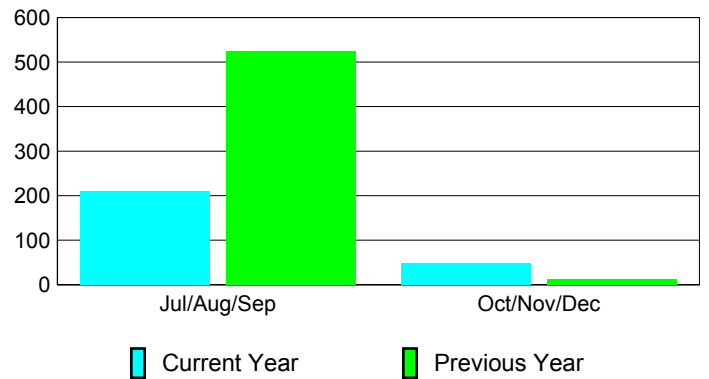

Comparison of Membership Gain/Loss

Current Year Compared to the Previous Year